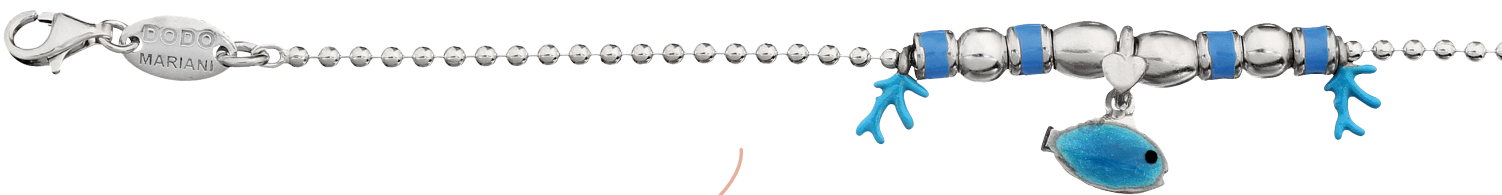

REF. MS105 + ST4 x 2 + ST202 x 2 | AG - SMALTO | € 29,00 + (€ 7,00 x 2) + (€ 36,00 x 2) = € 115,00

(A) REF. E15BO + ST4

(B) REF. MS106 + SR10K
+ A170/1 + SV10K

(C) REF. BR23SM + A201 +
SR204 + LNE140 x 12 + C105