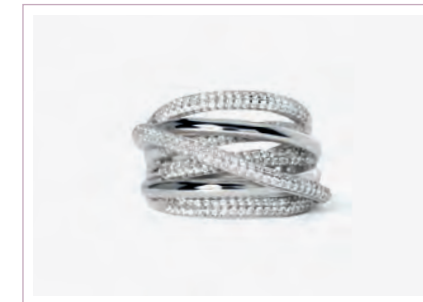

KIM
Cod. 523151 / € 79
Argento 925 e Zirconi
Misure 11/13/15/17/19
ASTM 103